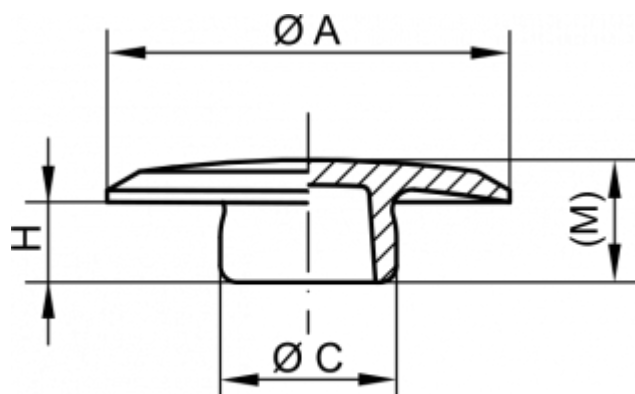

Article number: 59GPN340SW6

Description: KLEE Cover plug GPN340 SW6 - Ø 19

Note: 19

## Measures

A = 19

C = 6.3

H = 4

M = 6.1