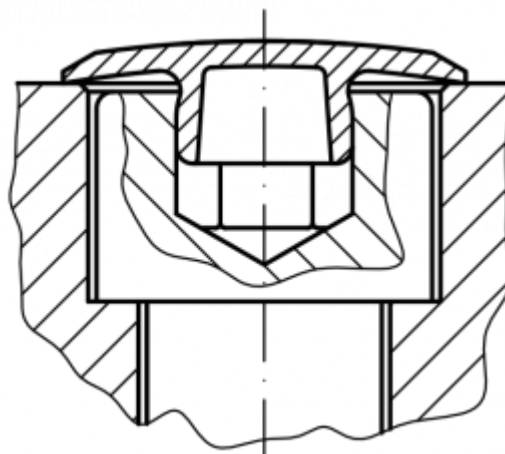

Article number: 59GPN340SW6

Description: KLEE Cover plug GPN340 SW6 - Ø 19

Note: 19

## Measures

A = 19

C = 6.3

H = 4

M = 6.1